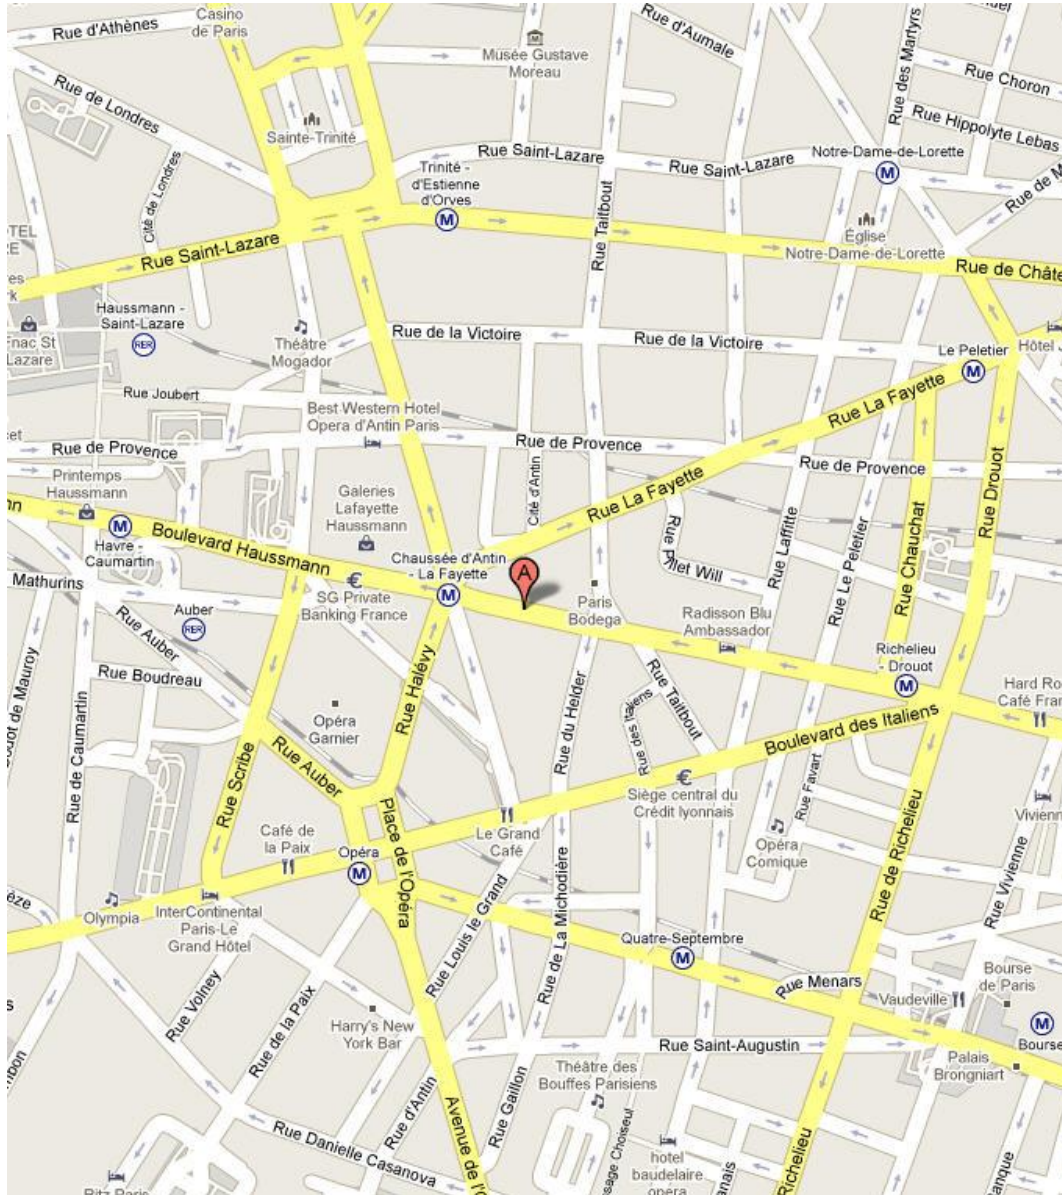

### BSB France EN

Our offices are located 32 Boulevard Haussmann 4<sup>th</sup> floor, not far from the place de l'Opéra. Parking lot available at 48 Boulevard Haussmann (Parking Haussmann – Lafayette Galleries).

### Public transport:

50 m from the Chaussée d'Antin Lafayette underground station (Line 9 or 7), 10-minute walk from the Saint-Lazare underground station (Lines 3, 12 and 13) and from the Saint-Lazare train station (RER: Line E).

### From Paris 'Périphérique' (ring):

Exit 'Porte Maillot': take Avenue de la Grande Armée up to the Arc de Triomphe (Place Charles de Gaulle). Take the avenue des Champs Elysées up to the Place de la Concorde. Go round the Place de la Concorde and at ¾ of it, take right the Rue Saint Florentin, and left the rue Duphot. Take the first street at the right and stay on the Boulevard de la Madeleine. Continue on the Boulevard des Capucines, go over the Place de l'Opéra and continue on the Boulevard des Italiens. Take left the Boulevard Haussmann. The parking lot is located at about 300 meters from our offices. .